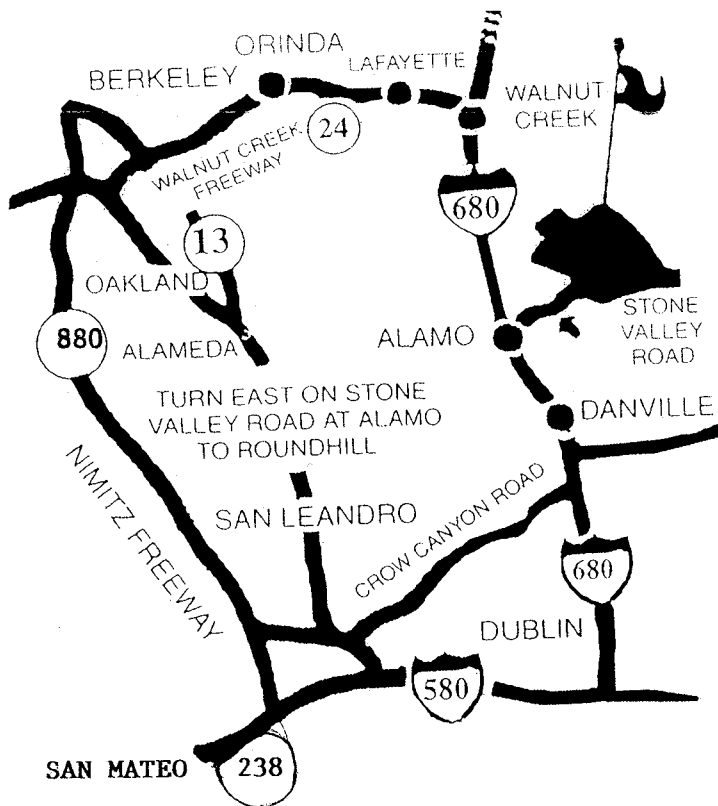

Round Hill Country Club
3169 Round Hill Road
Alamo, California
(925) 934-8211

Directions: From 680 North and 680 South, take Stone Valley Road East, continue East for approximately one mile, turn Left onto Round Hill Road and continue straight.
Round Hill Country Club entrance is on the right.

From San Mateo
Take the San Mateo Bridge to 92, take 880 North to connector 238 take 580 East to 680 North.
Continue to Stone Valley Road East Exit.